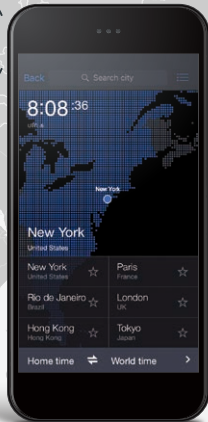

SMARTPHONE LINK

Simply tap
a city name

Sync!

AUTOMATIC TIME ADJUSTMENT

Updates four times a day
for accurate timekeeping.

WORLD TIME FOR OVER 300 CITIES

Configure world time settings with
just a few taps on your smartphone screen.