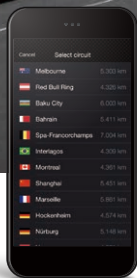

SMARTPHONE LINK

Simply tap
a city name

Sync!

AUTOMATIC TIME ADJUSTMENT

Updates four times a day
for accurate timekeeping.

WORLD TIME FOR OVER 300 CITIES

Configure world time settings with
just a few taps on your smartphone screen.

SMARTPHONE LINK

ALARM MODE

Use a phone app for simple setting of an alarm on your watch.

PHONE FINDER

When you can't find your phone, simply push a button on your watch to sound an alert on your phone.

Deepening the joy of motor sports.

TARGET TIME DISPLAY

A graphic indicator shows the difference between measured time and a preset target time. [ECB-800 / EQB-800]

AVERAGE SPEED CALCULATOR (DISTANCE DATA SETTINGS)

Average speed can be calculated using lap distance values. Virtual speeds based on lap distances of the world's major circuits can be displayed. [ECB-800]