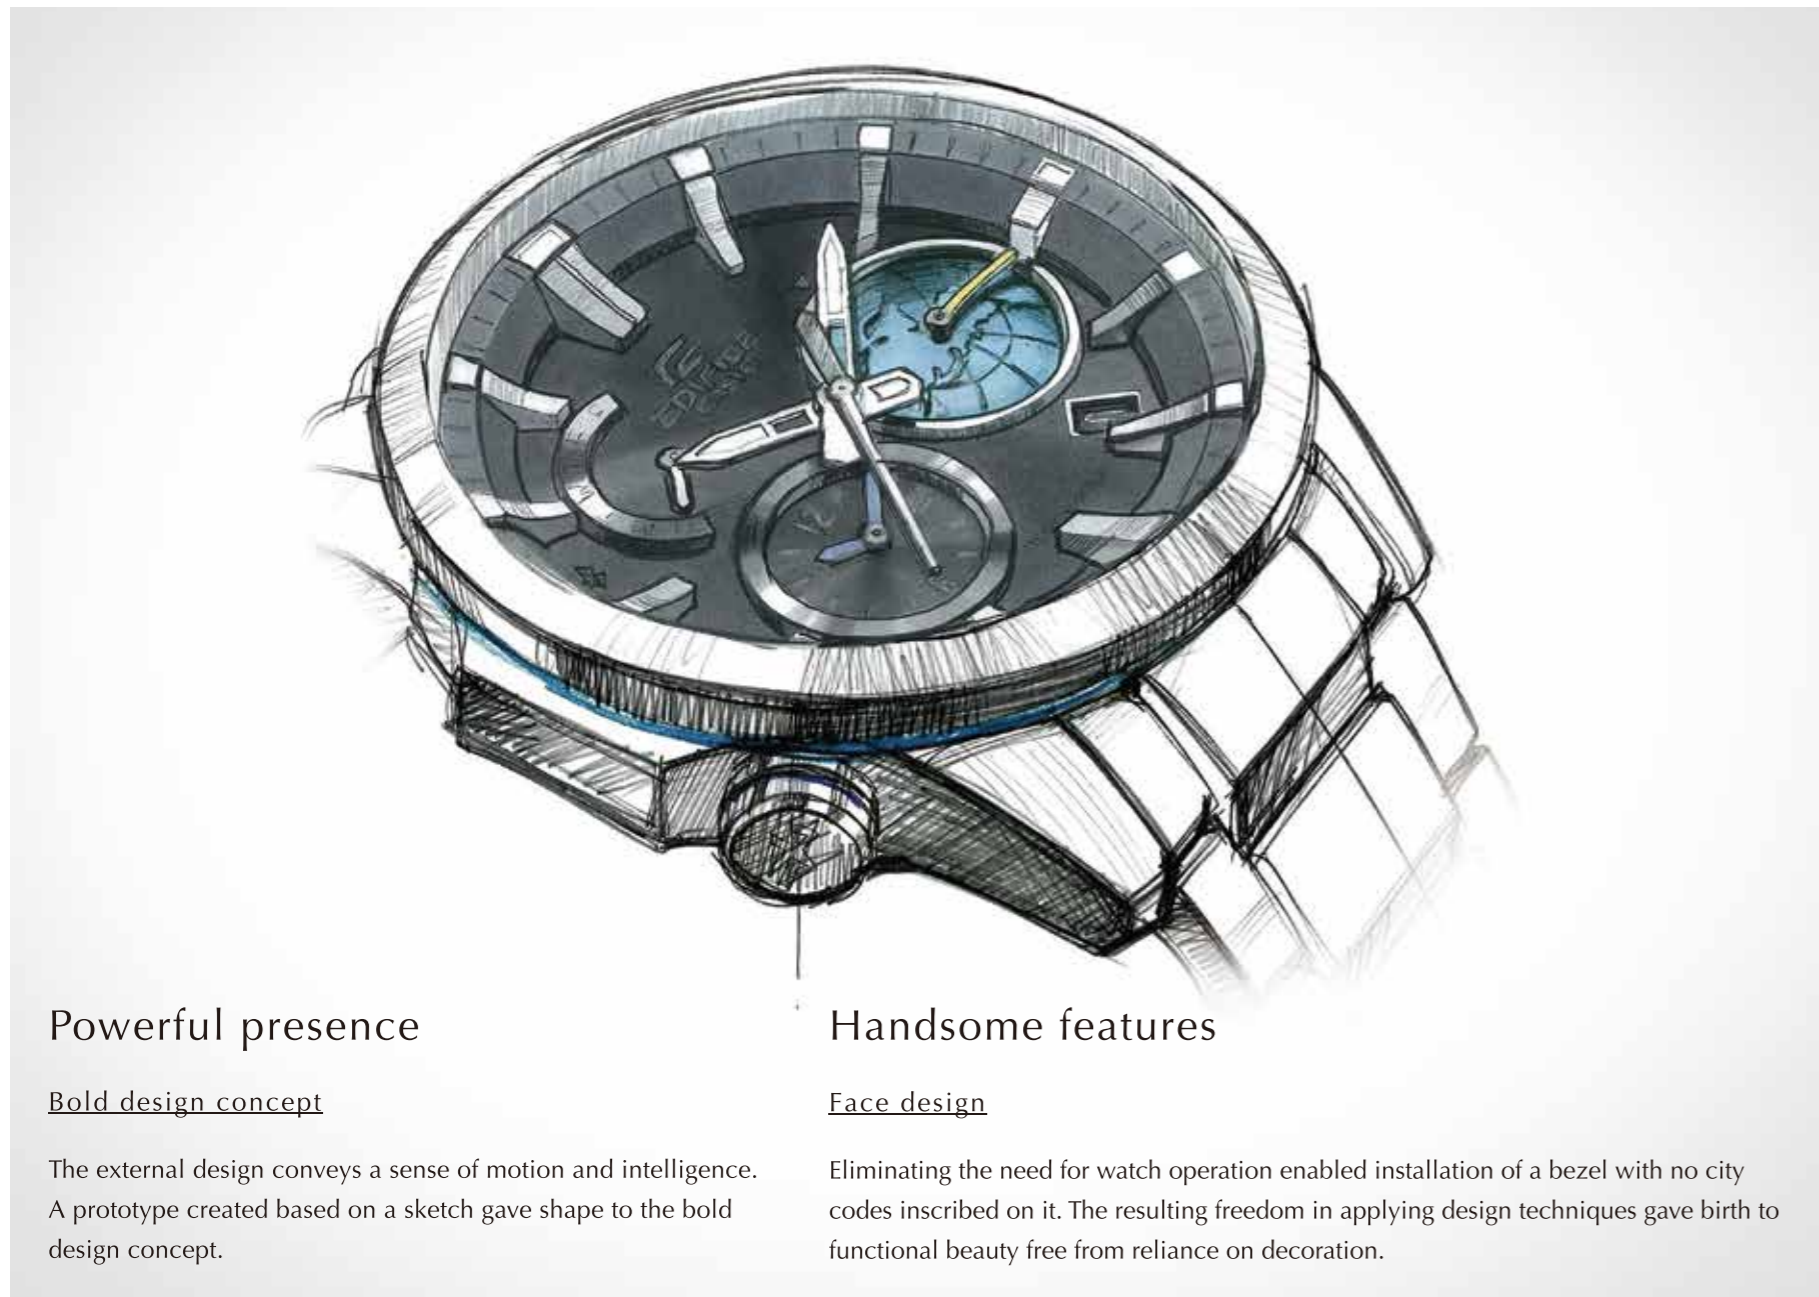

EQB-600 Series

Original design engendering functional beauty

Powerful presence

Bold design concept

The external design conveys a sense of motion and intelligence. A prototype created based on a sketch gave shape to the bold design concept.

Handsome features

Face design

Eliminating the need for watch operation enabled installation of a bezel with no city codes inscribed on it. The resulting freedom in applying design techniques gave birth to functional beauty free from reliance on decoration.