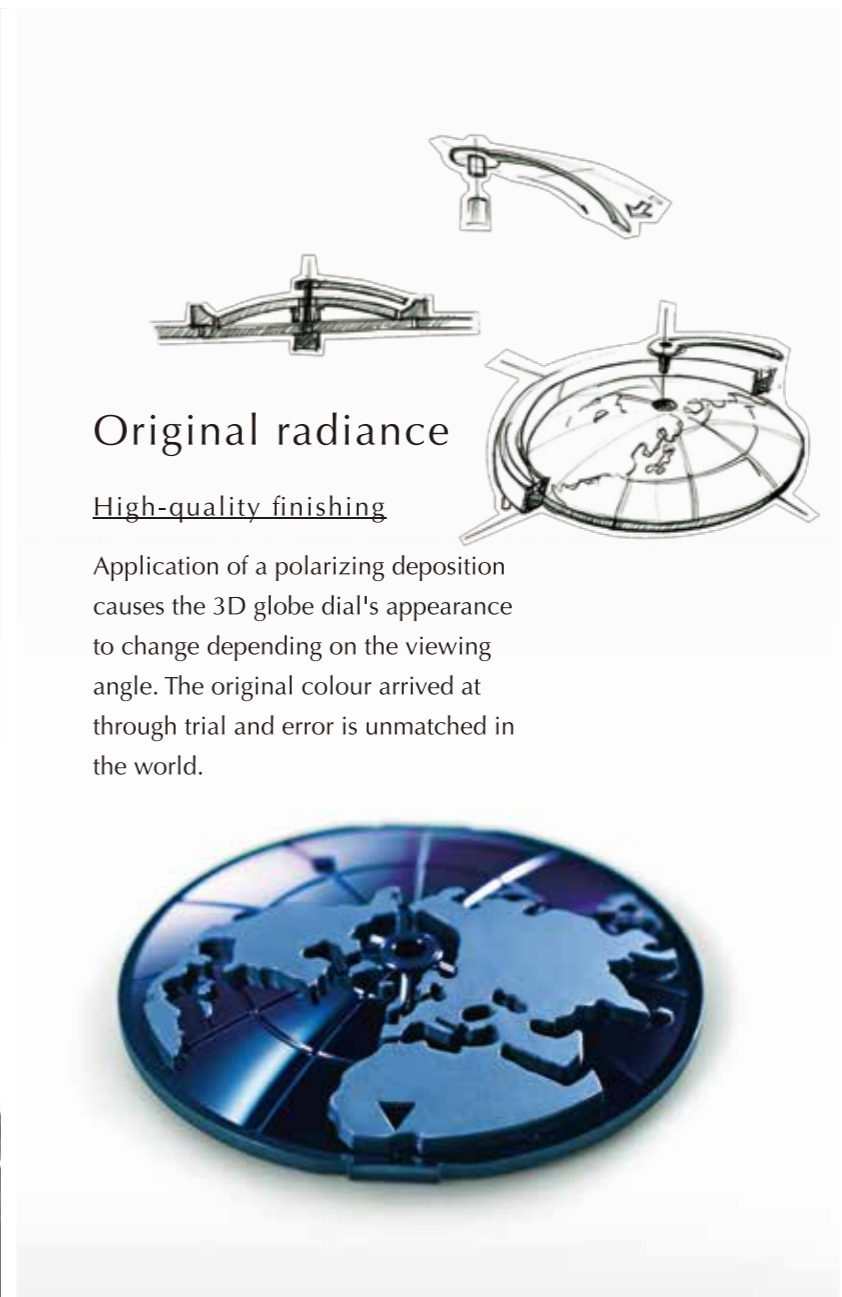

Refined molded beauty

High-end processing

The detailed craftsmanship that makes such features as the 3D hour markers' artfully ground forms and the 3D globe dial's complex shape so attractive to viewers is realized by molds manufactured using YAMAGATA CASIO's fine processing technologies.