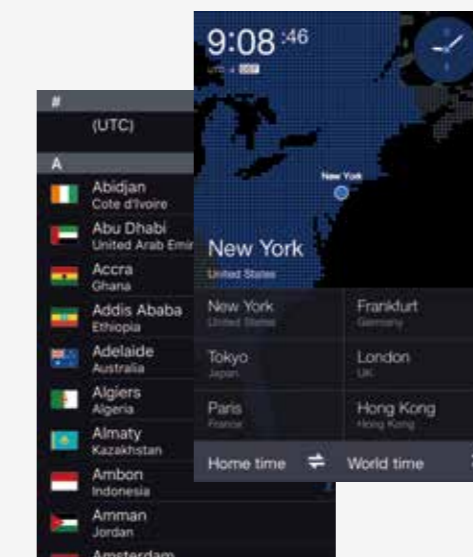

*1 EQB-600 only, EQB-500 once/day, *2 EQB-600

Easy watch operation using the app

Easy watch setting

World time setting and various other operations can be managed on the smartphone.

- World time city selection
- Home time / world time display switching (EQB-600)
- Operation sound ON / OFF switching
- Adjusting hand alignment
- Alarm setting (EQB-500)

Advanced World Time function

World Time for over 300 cities

The smartphone app can be used to conduct world time city selection. After a city is selected by touch from a world map or a city list containing over 300 cities, the time in the selected city is displayed on an inset dial with DST (daylight saving time) taken into account.

Dual Dial World Time

- 2-city simultaneous time display -

The time in the current location home time is displayed on the main dial and the time in a city selected with the smartphone app world time on an inset dial. An easy operation enables immediate switching between the two city time displays.