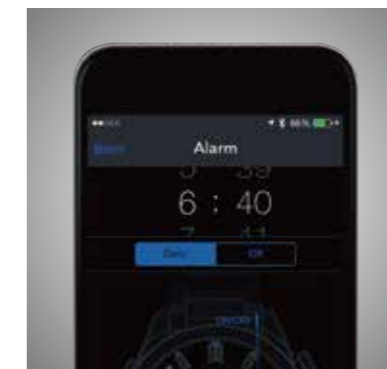

Daily alarm

The alarm sounds once a day at a preset time. Setting is conducted easily on the smartphone app.