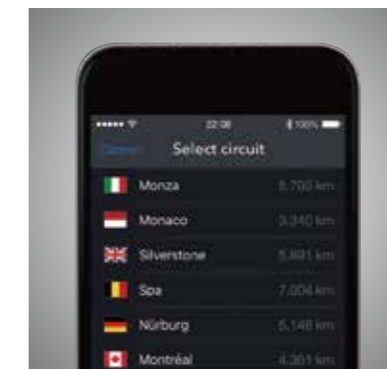

The bezel combines stainless steel and aluminum to form a double-layered structure. Viewed from the side, its radiant beauty highlights its nonchalant individuality.

Dual coil motor

The movement of the large 3D globe dial is driven by a high-torque dual coil motor. While operating the dial to mirror the earth's rotation, it realizes smooth, expressive movements when changing world time city settings.

3D hour markers configured using straight lines are suited to the hard-looking metal case. The design dispenses with all ornamentation to give an impression of functionality.

Stopwatch data transfer with preset circuit data